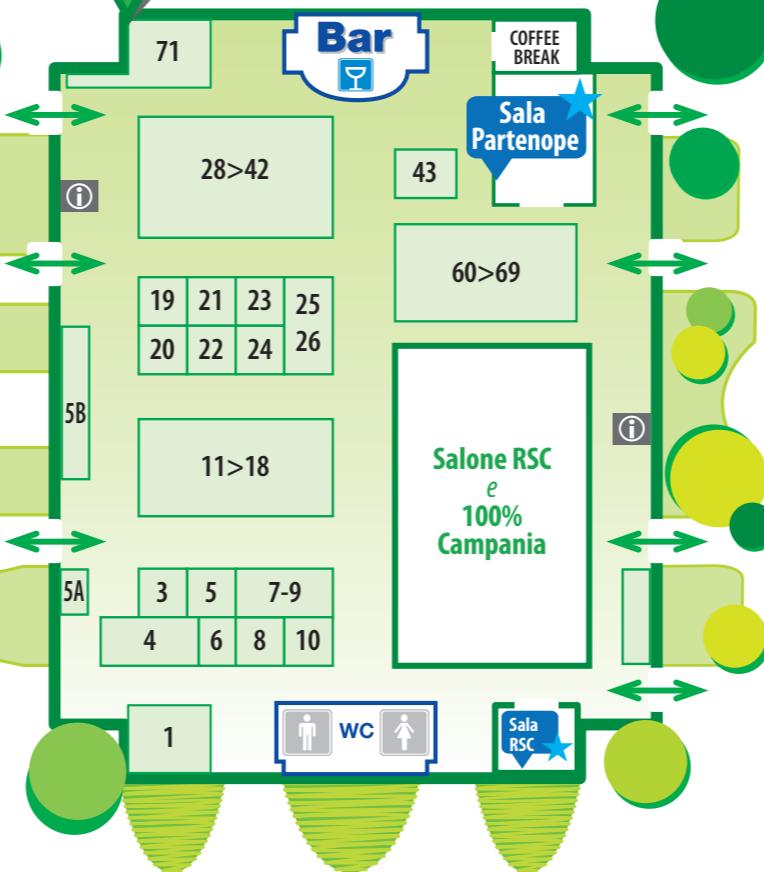

## Padiglione 4 Pavilion 4

Viale Kennedy

## Padiglione 5 Pavilion 5

### Legenda / Key to symbols

- R** Reception
- i** Infopoint EnergyMed
- Test Drive
- Roadshow bike
- Area km 0
- E** Area Espositiva Esterna / Outdoor Exhibition Area
- Energia / Energy
- Mobilità Sostenibile / Sustainable Mobility
- Riciclo / Recycle
- Enti / Public Board
- Associazioni / Associations
- Sale convegno / Conference Rooms
- TV** EcoCorner