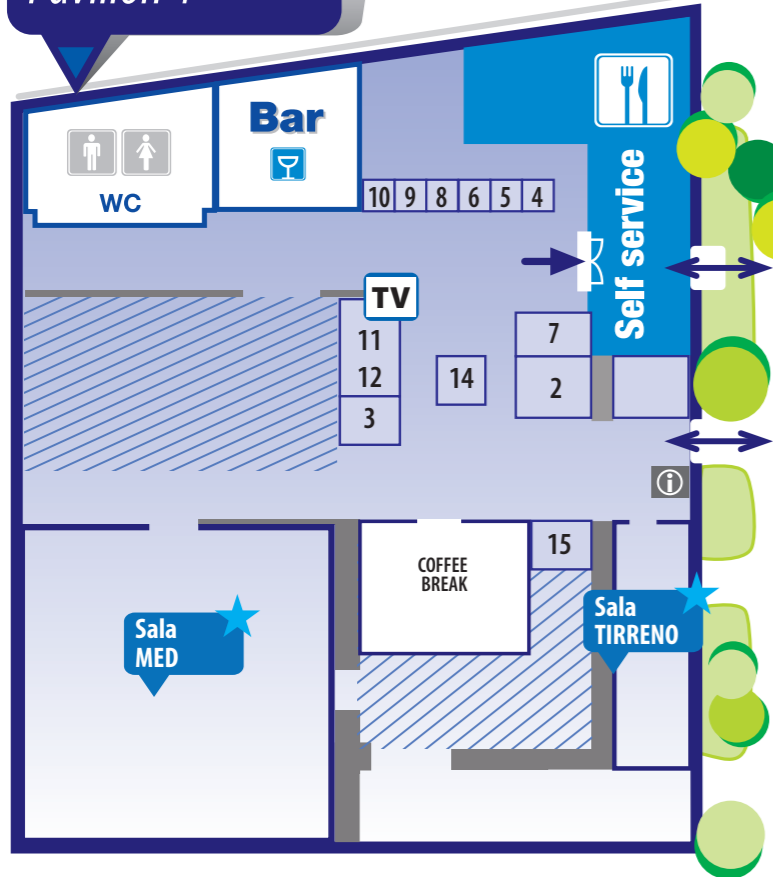

## Padiglione 4 Pavilion 4

Viale Kennedy

## Padiglione 5 Pavilion 5

## Padiglione 6 Pavilion 6

Ingresso / Entrance

Uscita / Exit

Ingresso Entrance

PARCHEGGIO ESTERNO  
Outdoor parking

### Legenda / Key to symbols

- R** Reception
- i** Infopoint EnergyMed
- Test Drive
- Roadshow bike
- Area km 0
- E** Area Espositiva Esterna / Outdoor Exhibition Area
- Energia / Energy
- Mobilità Sostenibile / Sustainable Mobility
- Riciclo / Recycle
- Enti / Public Board
- Associazioni / Associations
- Sale convegno / Conference Rooms
- TV** EcoCorner